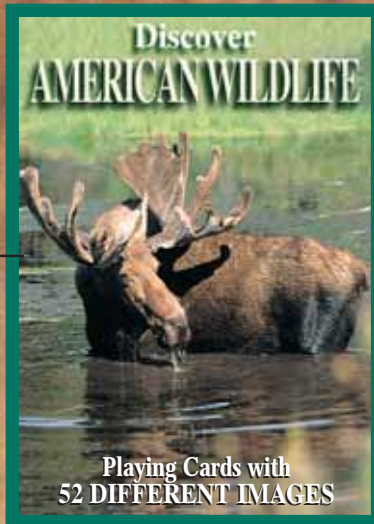

## Photo Playing Cards

DIFFERENT  
52  
IMAGES

Superior Print Quality

Title Text Included

Deck Box Image

Top Quality Plastic Coated

Poker Size

- LIST OF ALL SPECIES IS AVAILABLE
- WATERCOLOR ILLUSTRATION IS FEATURED ON THE BACK OF THE CARDS
- EYE CATCHING DISPLAY BOX
- MANY DYNAMIC DISPLAY FIXTURE OPTIONS AVAILABLE

DIFFERENT  
52  
IMAGES

DIFFERENT  
52  
IMAGES

Sea to Sky Photography