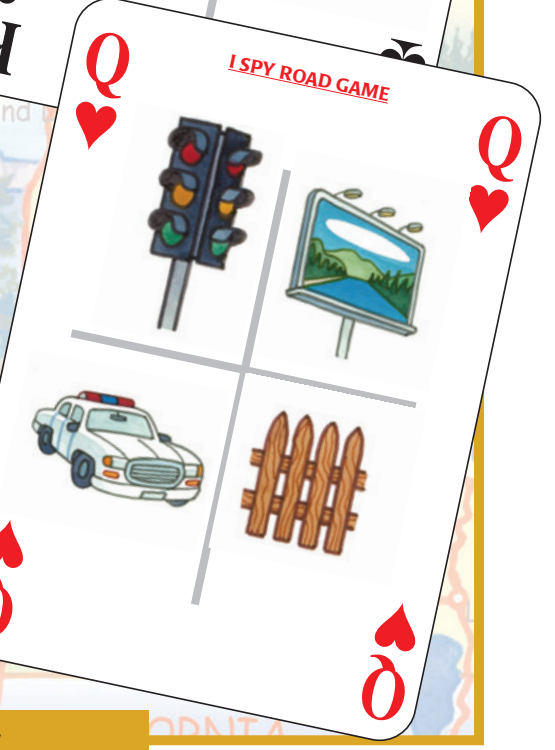

# I SPY ROAD GAME

## Playing Cards

- \*Deal five cards to each player
- \*Each card has four different objects to spot
- \*Find one object on a card allows you to discard into your own card pile, while taking a new card
- \*Pick-up new cards until the deck is used up
- \*The winner is the one who spotted the most objects and has the largest card pile!